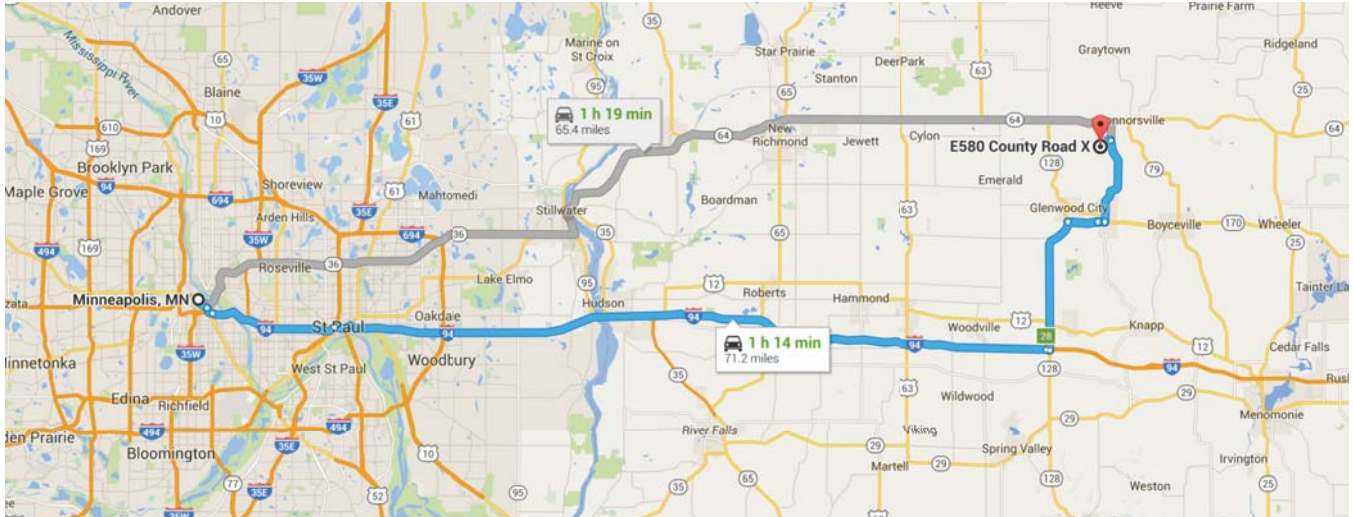

Directions to Everwood Farmstead from Minnesota E580 COUNTY ROAD X, GLENWOOD CITY, WI 54013

The farm is approximately 70 miles from downtown Minneapolis, MN

- 1 Travel East on 94 into Wisconsin
- 2 Take Exit #28 / County Road 128 and go North (left)
- 3 In about 9 miles, veer right on Oak and you will be in downtown Glenwood City
- 4 Just past mainstreet, turn left on 3rd Street (which becomes County Road X)
- 5 In 5 miles, you will cross into Dunn County
- 6 We are the first farm on the right after the county line
Look for the black iron sign marking the driveway past the mailbox